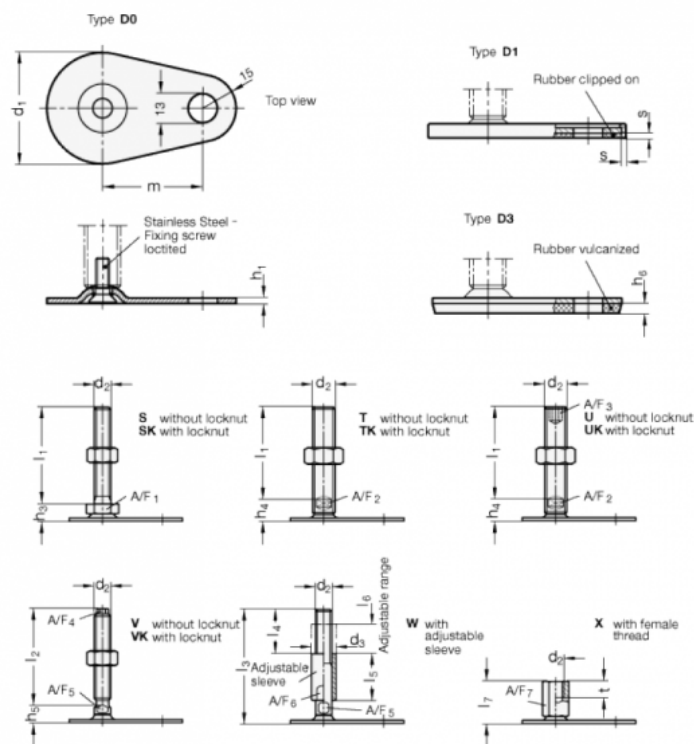

Data Sheet

Article number: 204380M20150D1UK

Description: E+G levelling foot
GN 43-80-M20-150-D1-UK

Note: UK With nut, Hexagon socket at the top, Wrench flat at the bottom

Measures

A/F2 = 15	m = 70
A/F3 = 10	s = 2
d1 = 80	
d2 = M20	
h1 = 3	
h4 = 18	
h6 =	
l1 = 150	